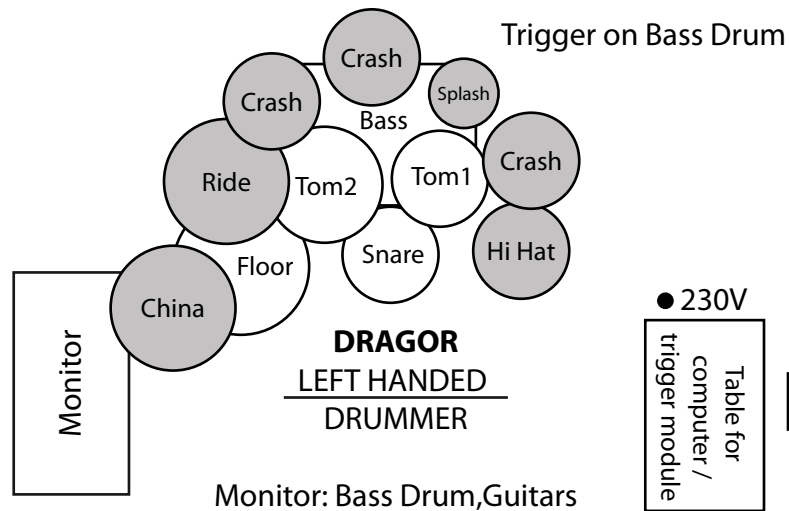

Luna Ad Noctum

STAGE PLOT

Band contact:
info@lunaadnoctum.com
www.lunaadnoctum.com
www.facebook.com/lan.official